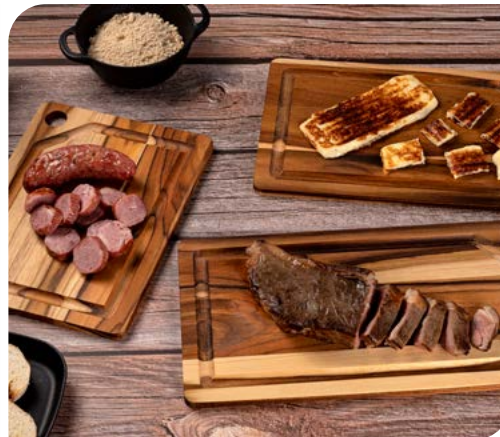

18 x 33 x 1 (cm)
 6

KIT 3 TÁBUAS TECA

COM CANALETA
CHURRASCO E
COZINHA

Set of 3 Teak Cutting Boards
Kit 3 Tablas Teca

Medida do Kit / Set measurement / Medida Kit

18 x 33 x 3 (cm)
 3

Q1302

CONTEM / Contains / Contiene