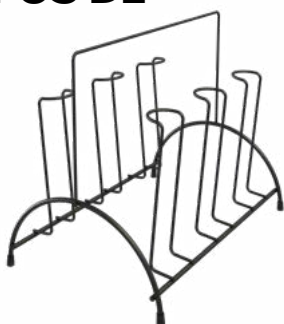

PORTA COPOS DE MESA ARAMADO

Glass Holder
Porta Vasos de Mesa

23.3 x 13.3 x 19 (cm)
6